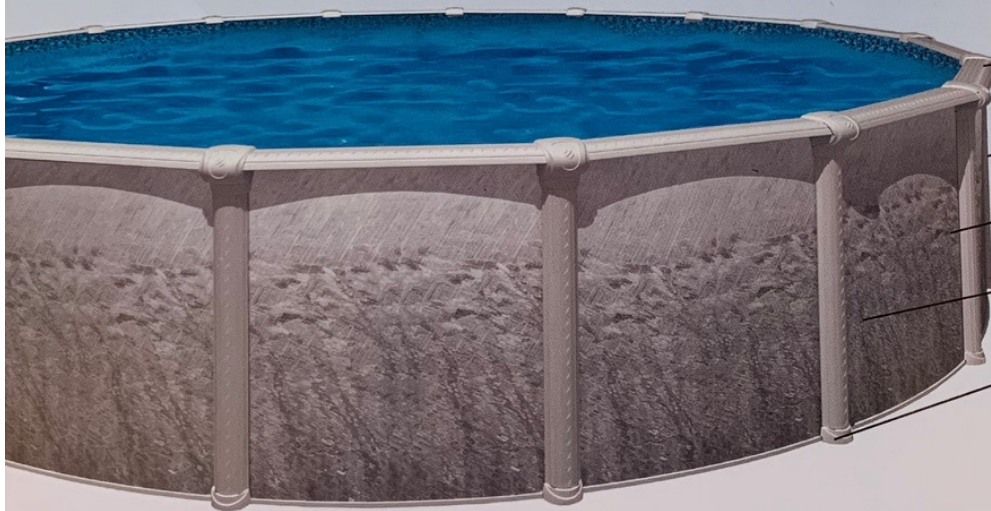

Heritage STR

Style & Performance

With the Heritage STR, your backyard is turned into an outdoor living space that can be enjoyed all summer long.

The beauty, strength and design are what make these pools stand out from the rest.

Heritage STR - Vision Wall

Style & Strength

The engineering details of this pool make it one of our best sellers. Using an interlocking steel stabilizer at the top of the pool combined with a hardware-free 'Snap-In' resin bottom rail ensures a stronger, faster installation with superior stability. Even the ivory color scheme of this pool was chosen specifically to enhance your home and match the latest backyard décor.

- 7" Steel Top Ledges
- Krystal Kote Uprights
- Superior wall coatings
- Decorative Designer wall
- Decorative Foot Cover

Your above ground pool has been designed to provide you with years of safe family fun. This entails that water safety must always be taken into account. When used incorrectly, your above swimming pool can be dangerous; above ground pools are shallow, and this makes diving and jumping unsafe. To ensure your above ground pool is used safely you must observe the safety precautions that are provided to you when you purchase an above ground pool and conform to all local regulations.

selection

• 12' • 15' • 18' • 21'
• 24' • 27' • 30'

• 12' x 17' • 12' x 24'
• 15' x 26'
• 15' x 30' • 18' x 30'