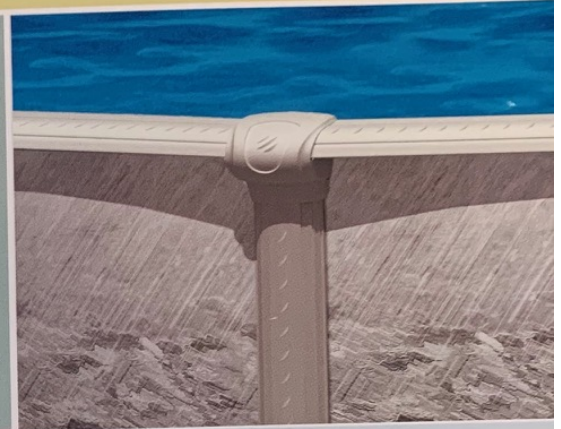

Heritage STR

Style & Performance

With the Heritage STR, your backyard is turned into an outdoor living space that can be enjoyed all summer long.

The beauty, strength and design are what make these pools stand out from the rest.

Heritage STR - Vision Wall

Style & Strength

The engineering details of this pool make it one of our best sellers. Using an interlocking steel stabilizer at the top of the pool combined with a hardware-free 'Snap-In' resin bottom rail ensures a stronger, faster installation with superior stability. Even the ivory color scheme of this pool was chosen specifically to enhance your home and match the latest backyard décor.

- 7" Steel Top Ledges
- Krystal Kote Uprights
- Superior wall coatings
- Decorative Designer wall
- Decorative Foot Cover

Your above ground pool has been designed to provide you with years of safe family fun. This entails that water safety must always be taken into account. When used incorrectly, your above swimming pool can be dangerous; above ground pools are shallow, and this makes diving and jumping unsafe. To ensure your above ground pool is used safely you must observe the safety precautions that are provided to you when you purchase an above ground pool and conform to all local regulations.