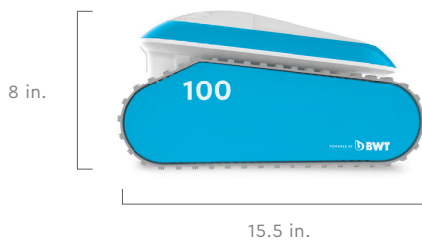

SO, GO CRAZY FOR COSMY, THE ROBOTIC CLEANER THAT WILL CHANGE YOUR LIFE!

CLIP – UNCLIP – RECLIP!

DIMENSIONS

TECHNICAL DATA

Weight
12.7 lbs.

Power supply
< 29 Volt, Jupiter + APP

Power consumption
< 150 Watt

EQUIPMENT

Filter type
Double layer filtration

Filter access
Top access
Full filter indicator

Brush type
PVC brushes

Storage accessory
Premium caddy

CLEANING

Pool size
Up to 50 ft.

Pool shape
All shapes and waterproofing finishes