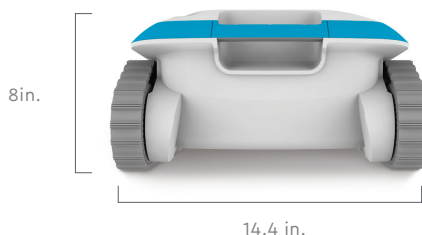

SO, GO CRAZY FOR COSMY, THE ROBOTIC CLEANER THAT WILL CHANGE YOUR LIFE!

CLIP – UNCLIP – RECLIP!

DIMENSIONS

TECHNICAL DATA

Weight
12.7 lbs.

Power supply
< 29 Volt, Jupiter + APP

Power consumption
< 150 Watt

EQUIPMENT

Filter type
Double layer filtration

Filter access
Top access
Full filter indicator

Brush type
PVC brushes

Storage accessory
Premium caddy

CLEANING

Pool size
Up to 50 ft.

Pool shape
All shapes and waterproofing finishes