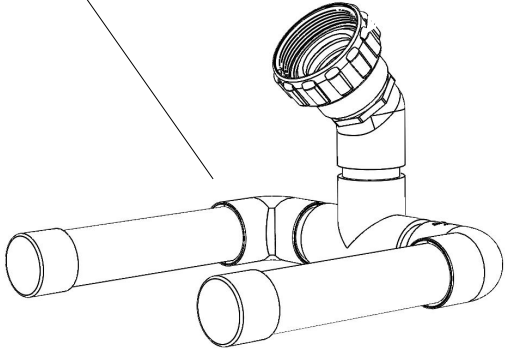

PART#	DESCRIPTION
CS30	ChlorSync® 30,000 Gallon Cell
CS40	ChlorSync® 40,000 Gallon Cell
CS50	ChlorSync® 50,000 Gallon Cell
ECP0312	ChlorSync® Power Center
ECP0343	PoolSync®

ChlorSync®

STK0227:
Acid Wash Cleaning Kit

ChlorSync®

STK0240:
Flow Bypass Kit

STK0228:
Union Coupling Kit

- Includes:
- *PCP0373 Coupling Union (Black) Nut (2)
 - *PCP0372 Coupling Union (Black) Half (2)
 - *GKP0027 O-Ring (2)

STK0229: Tri-Sensor
Replacement Kit

- Includes:
- *ECA0417 Flow Switch Assy.
 - *GKP0025 O-Ring
 - *GKP0026 O-Ring

STK0230:
ChlorSync®
Cell Housing Kit

STK0231:
Union Coupling O-Ring Kit
(2)

*Cannot be ordered separately