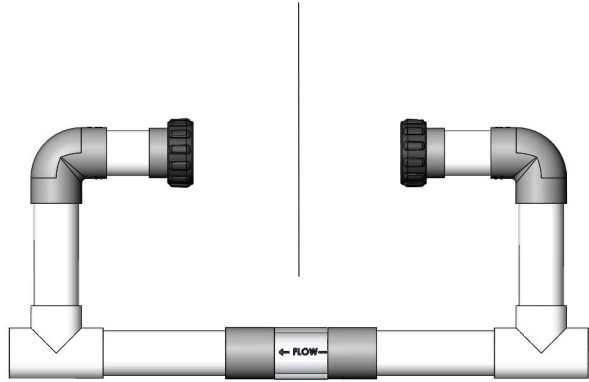

PART#	DESCRIPTION
CS30	ChlorSync® 30,000 Gallon Cell
CS40	ChlorSync® 40,000 Gallon Cell
CS50	ChlorSync® 50,000 Gallon Cell
ECP0312	ChlorSync® Power Center
ECP0343	PoolSync®

ChlorSync®

STK0227:
Acid Wash Cleaning Kit

ChlorSync®

STK0240:
Flow Bypass Kit

STK0228:
Union Coupling Kit

- Includes:
- *PCP0373 Coupling Union (Black) Nut (2)
 - *PCP0372 Coupling Union (Black) Half (2)
 - *GKP0027 O-Ring (2)

STK0229: Tri-Sensor
Replacement Kit

- Includes:
- *ECA0417 Flow Switch Assy.
 - *GKP0025 O-Ring
 - *GKP0026 O-Ring

STK0230:
ChlorSync®
Cell Housing Kit

STK0231:
Union Coupling O-Ring Kit
(2)

*Cannot be ordered separately