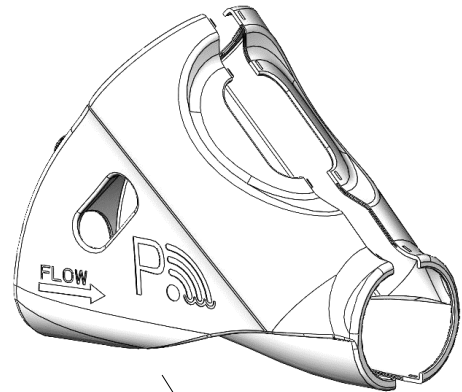

PART#	DESCRIPTION
CS30	ChlorSync® 30,000 Gallon Cell
CS40	ChlorSync® 40,000 Gallon Cell
CS50	ChlorSync® 50,000 Gallon Cell
ECP0312	ChlorSync® Power Center
ECP0343	PoolSync®

ChlorSync®

STK0227:
Acid Wash Cleaning Kit

ChlorSync®

STK0240:
Flow Bypass Kit

STK0228:
Union Coupling Kit

- Includes:
- *PCP0373 Coupling Union (Black) Nut (2)
 - *PCP0372 Coupling Union (Black) Half (2)
 - *GKP0027 O-Ring (2)

STK0229: Tri-Sensor
Replacement Kit

- Includes:
- *ECA0417 Flow Switch Assy.
 - *GKP0025 O-Ring
 - *GKP0026 O-Ring

STK0230:
ChlorSync®
Cell Housing Kit

STK0231:
Union Coupling O-Ring Kit
(2)

*Cannot be ordered separately