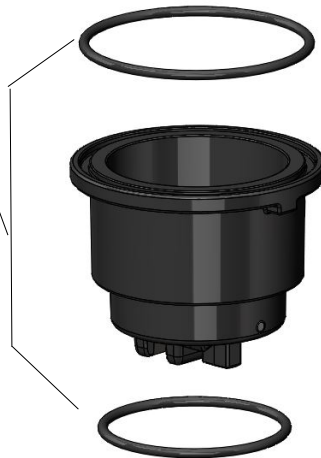

ChlorSync®

STK0240:
Flow Bypass Kit

STK0228:
Union Coupling Kit

- Includes:
- *PCP0373 Coupling Union (Black) Nut (2)
 - *PCP0372 Coupling Union (Black) Half (2)
 - *GKP0027 O-Ring (2)

STK0229: Tri-Sensor
Replacement Kit

- Includes:
- *ECA0417 Flow Switch Assy.
 - *GKP0025 O-Ring
 - *GKP0026 O-Ring

STK0230:
ChlorSync®
Cell Housing Kit

STK0231:
Union Coupling O-Ring Kit
(2)

*Cannot be ordered separately